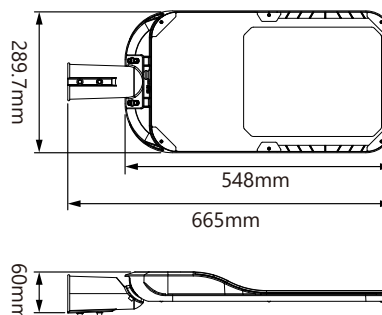

**MATERIAL**

Die-cast aluminum housing and tempered glass.

PRO	CRI ≥ 80	
IP65	50000h	T2
100-277V 50/60Hz		5 YEARS WARRANTY

DIMENSION DRAW

Model:	Urbano
Format:	Rectangular
Location:	Exterior
Wattage:	200W
Materials:	Aluminium
Led Color:	5000K
Product Dimension:	665*290*60mm
IP Code:	65
Fixation:	Surface
CRI :	80
Lumen Output:	30000LM
Frequency:	50/60 Hz
Beam Angle:	T2
Net Weight:	4.6Kgs